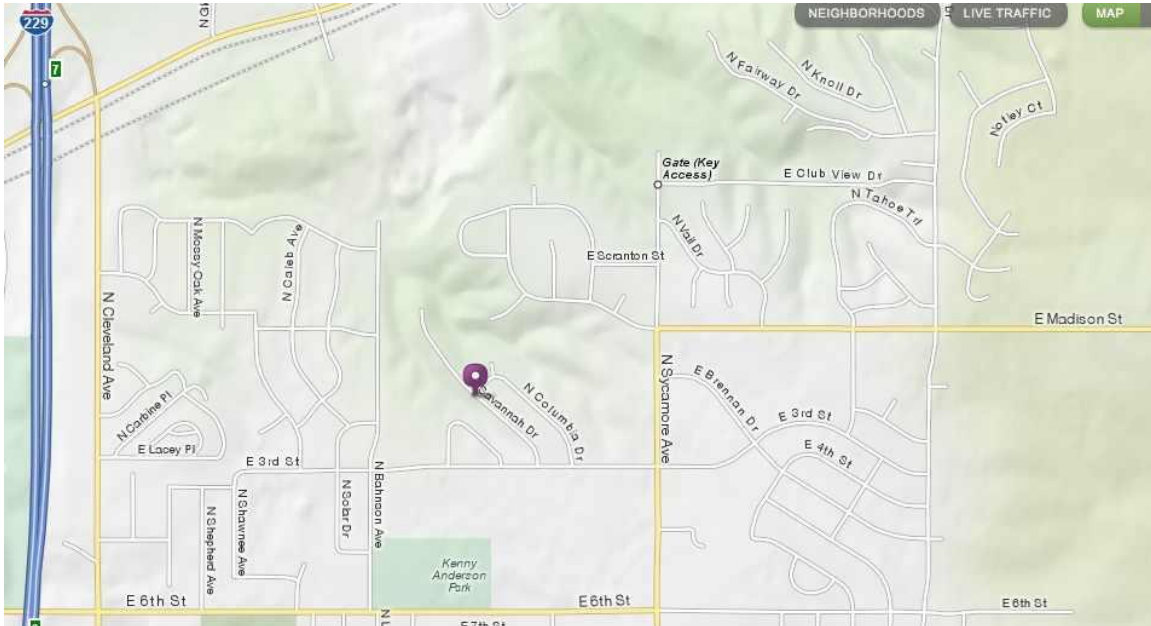

**Josh and Lori's Home**  
913 Savannah Dr, Sioux Falls

**Scott and Kay's Home**  
301 Cherry St, Worthing  
South of Sioux Falls about 10 minutes (Take Minnesota Ave or Louise Ave South or I-229 South and follow the signs to Worthing)